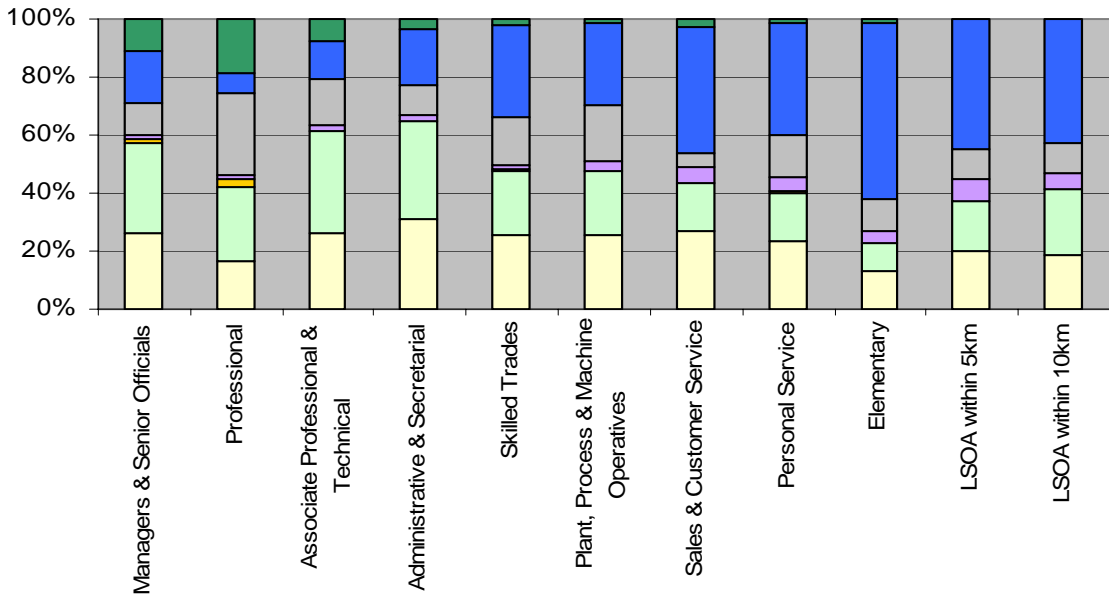

% of workers in SOC \ nearby LSOA