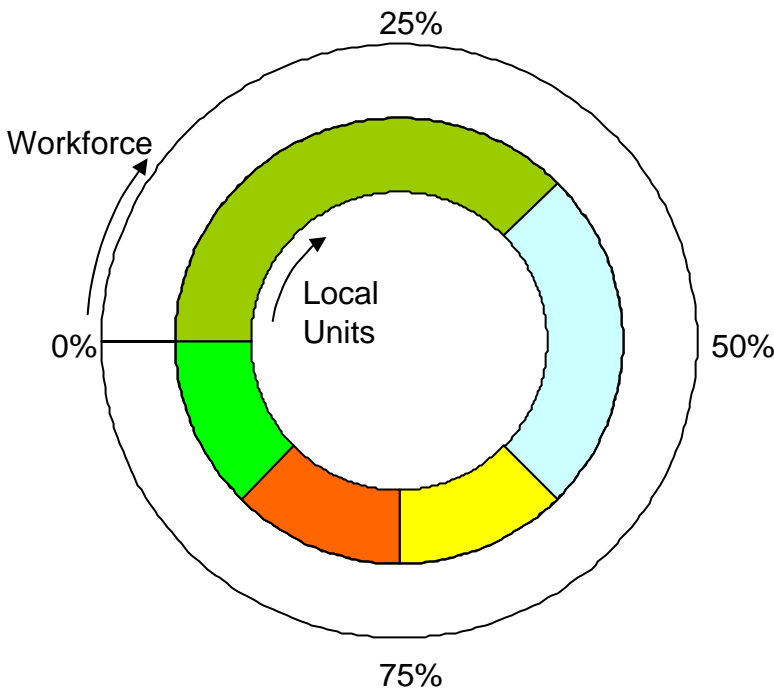

Employment centre detail

CORINE 2001 data kindly supplied by the Centre for Ecology and Hydrology

© Crown Copyright and database right 2009.
All rights reserved.
Ordnance Survey Licence number 100029276.

Workforce, by Standard Occupational Classification

(Source: Census 2001 commuting data)

Local units and workforce, by Broad Industry Group

(Source: Inter-Departmental Business Register, 2009)

Local Units: 40 Workforce: 7948