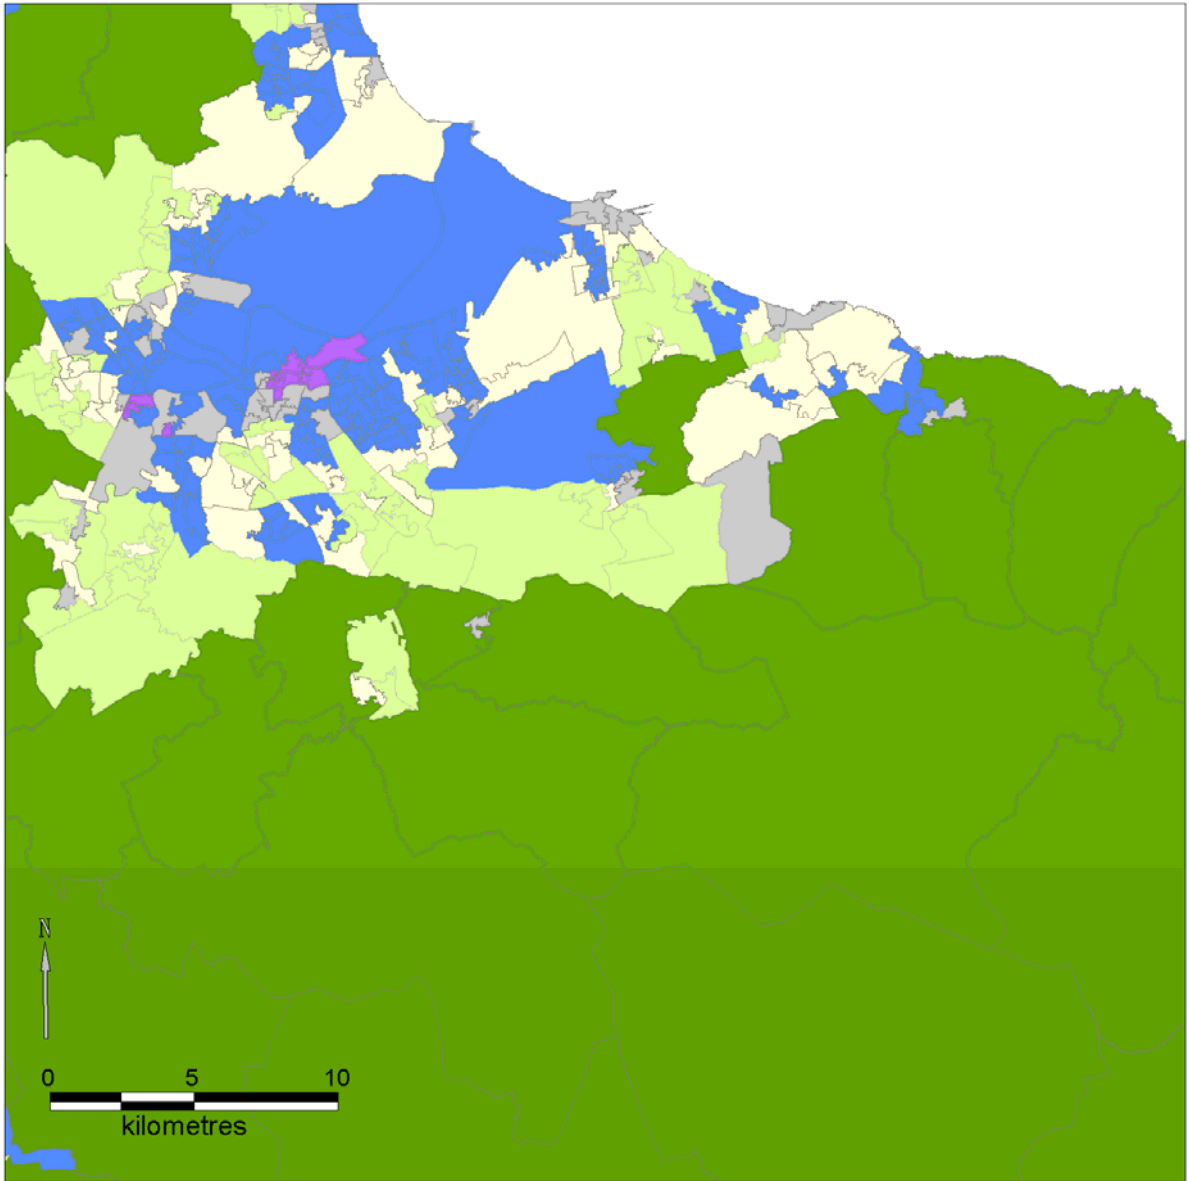

Employment centre detail

CORINE 2001 data kindly supplied by the Centre for Ecology and Hydrology

© Crown Copyright and database right 2009.
All rights reserved.
Ordnance Survey Licence number 100029276.

Count of workers

% of workers in SOC \ nearby LSOA

Commuting footprint of employment centre

ONS Area Classifications (supergroup level)

Context and Key Locations