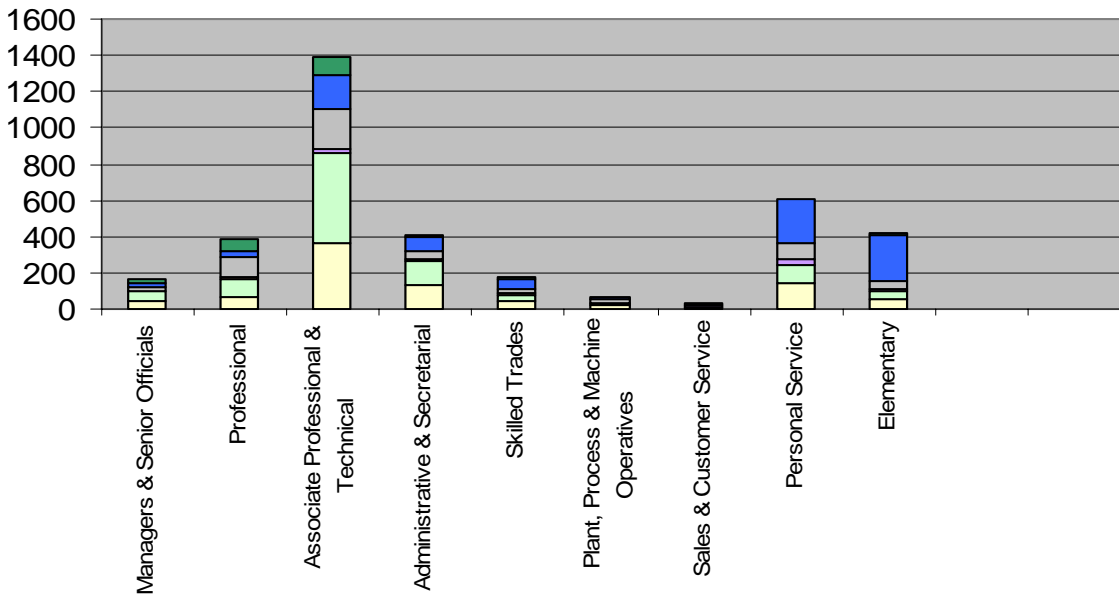

Links To Residential Areas

Workforce Residential Area Type, by Standard Occupational Classification

(Sources: Census 2001 commuting data, ONS Area Classifications)

- Countryside
- Disadvantaged Urban Communities
- Miscellaneous built up areas
- Multicultural City Life
- Professional City Life
- Urban Fringe
- White Collar Urban

Count of workers