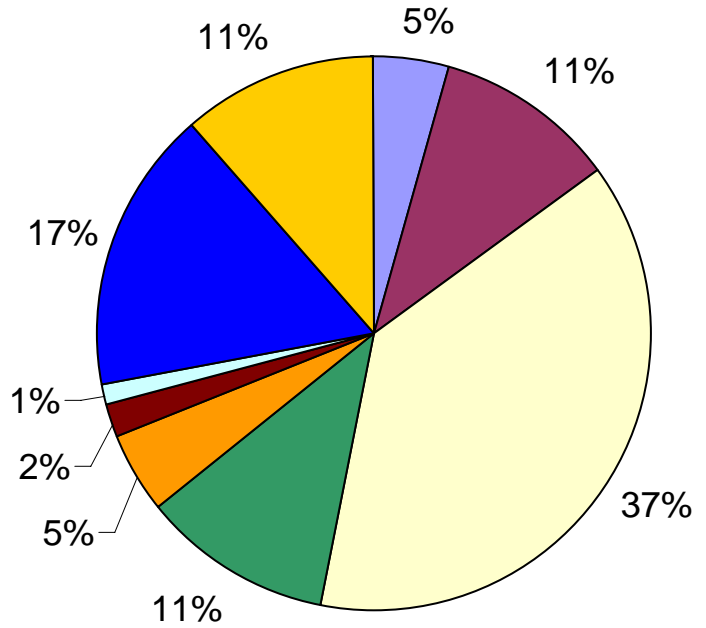

Industrial Structure

- Managers & Senior Officials
- Professional
- Associate Professional & Technical
- Administrative & Secretarial
- Skilled Trades
- Plant, Process & Machine Operatives
- Sales & Customer Service
- Personal Service
- Elementary

Workforce, by Standard Occupational Classification

(Source: Census 2001 commuting data)