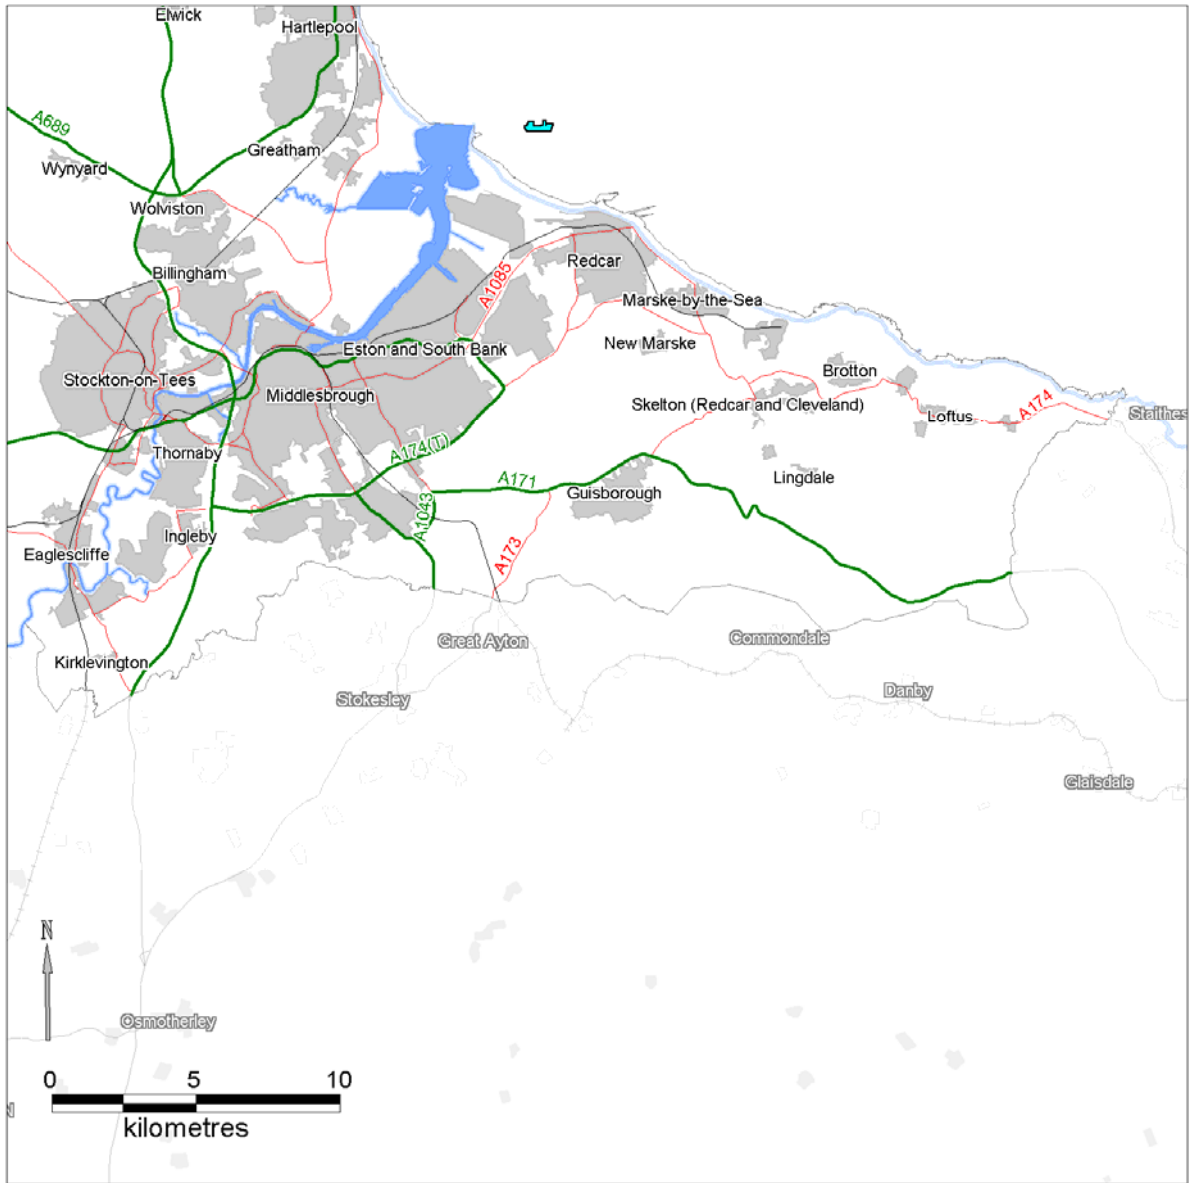

NORTH EAST
R E G I O N A L
I N F O R M A T I O N
P A R T N E R S H I P

Economic Geography of the North East (EGOTNE)

Employment Centre Profile

Middlesbrough - James Cook University Hospital

See the *EGotNE Users Guide* for reference

Employment centre detail

CORINE 2001 data kindly supplied by the Centre for Ecology and Hydrology

© Crown Copyright and database right 2009.
All rights reserved.
Ordnance Survey Licence number 100029276.

Count of workers

% of workers in SOC \ nearby LSOA

Commuting footprint of employment centre

ONS Area Classifications (supergroup level)

Context and Key Locations