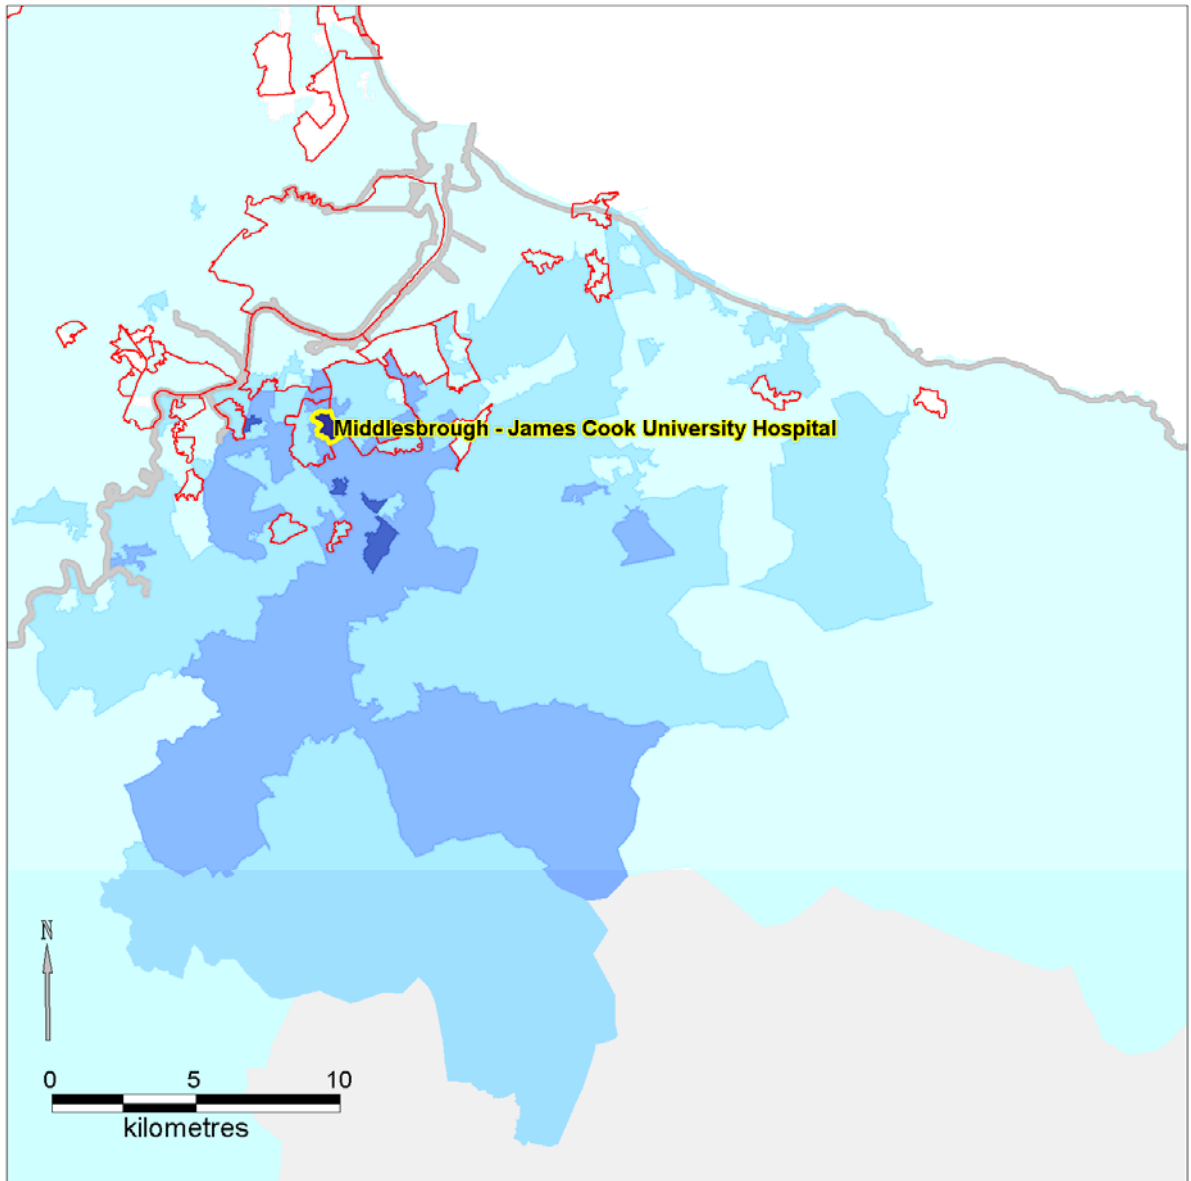

Employment centre detail

CORINE 2001 data kindly supplied by the Centre for Ecology and Hydrology

© Crown Copyright and database right 2009.
All rights reserved.
Ordnance Survey Licence number 100029276.

Links To Residential Areas

Workforce Residential Area Type, by Standard Occupational Classification

(Sources: Census 2001 commuting data, ONS Area Classifications)

- Countryside
- Disadvantaged Urban Communities
- Miscellaneous built up areas
- Multicultural City Life
- Professional City Life
- Urban Fringe
- White Collar Urban

Count of workers

% of workers in SOC \ nearby LSOA

Commuting footprint of employment centre

ONS Area Classifications (supergroup level)

Context and Key Locations